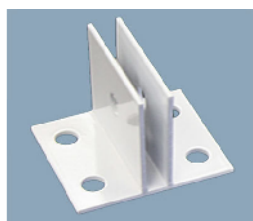

Aluminum Sign Brackets
for 3/4" Brackets $15.00 Each, painted